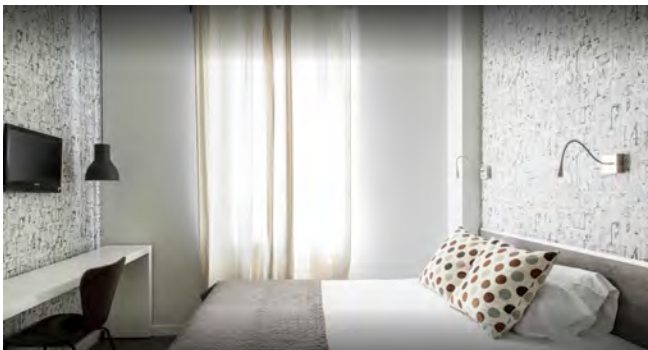

ESADE ROBERTO DE NOBILI RESIDENCE:

GENERAL INFORMATION

The residence hall is located on the ESADE Campus, in the heart of the city and next to the Collserola Natural Park. It offers individual studios, all of them outward-facing, equipped with their own kitchen and bathroom, air conditioning, wifi, etc. It also has the most modern facilities and services expressly designed for you. You will find the location of the residence hall perfect, 15 minutes' walk from the city centre and perfectly connected with the centre of Barcelona by means of an excellent communications and transport network.

HOW TO GET

- Residence - FCG Pl. de Lluís Millet: 19 min by walking
- FCG - Bellaterra: 9min

In case of departure outside the contract period, the monthly price will be charged.

AVAILABILITY

FULL COURSE STAY (9 MONTHS)

- Single studio with kitchen.

INTERMEDIATE STAY (less than 9 months)

- Studio with kitchen

LOCATION

- C/de Llaceres,29,08172, Sant Cugat del Vallès, Barcelona.

PAGE INFORMATION

[Click here for further information](#)