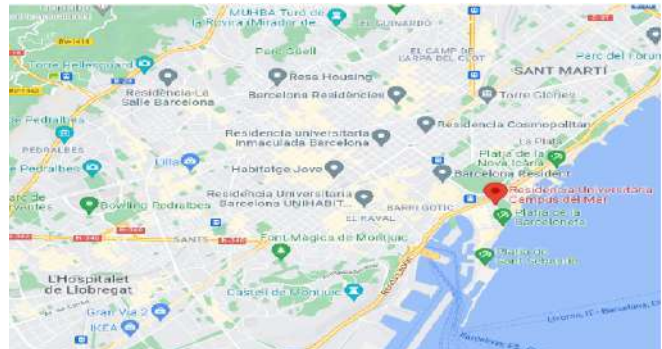

UNIVERSITARY RESIDENCE CAMPUS DEL MAR:

GENERAL INFORMATION

The Campus del Mar residence offers comfortable single studios, fully furnished and equipped with bathrooms, kitchen, wifi etc. It is surrounded by bars, restaurants, near the center, the Olympic port, the beach and much more!

HOW TO GET

- Residence- FCG Pg Joan de Borbó: 7min by walking
- Pl. Joan de Borbó-Pl.Lluís Company FCG: 9min by walking
- Pl.Lluís Companys - Arc de Triomf Rodalies: 1min by walking
- Arc de Triomf- Sabadell Sur: 9 min by walking

AVAILABILITY

Stay:

- 9 - 9,5 months
- 3months up to 9 months
- 1 to 3 months:

New residents:

- Stays from 1 to 9,5 months
- (single studio) and (single studio and superior double)

LOCATION

- C/Passeig de Salvat Papasseit, 4, 08003, Barcelona

PAGE INFORMATION

[Click here for further information](#)